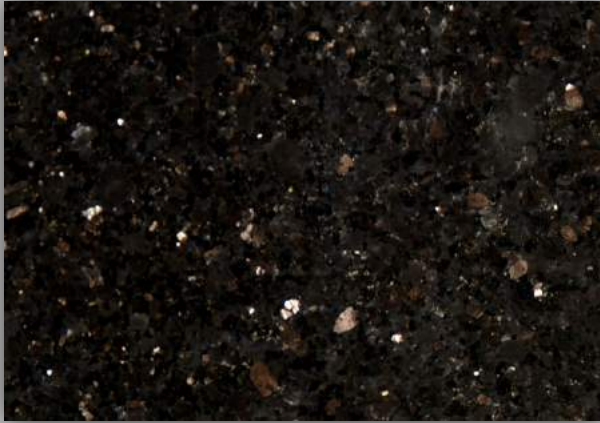

#4141 Misty Carrera - 2CM - \$49.00 Sq.Ft. Installed

#5220 Dreamy Marfil – 2CM - \$68.00 Sq.Ft. Installed

#5111 Statuario Nuvo - 2cm. \$82.00 Sq.Ft. Installed

GRANITE COUNTERTOPS

Black Galaxy

2cm - \$49.00 SqFt. *Installed*

Colonial White

2cm - \$49.00 SqFt. *"New"*

Fantasy Brown

2cm - \$59.00 SqFt. *"New"*

Anastasia Quartzite

2cm - \$60.00 SqFt. *"New"*

American Standard Vanities

W 24" x H 31.25" x D 20"